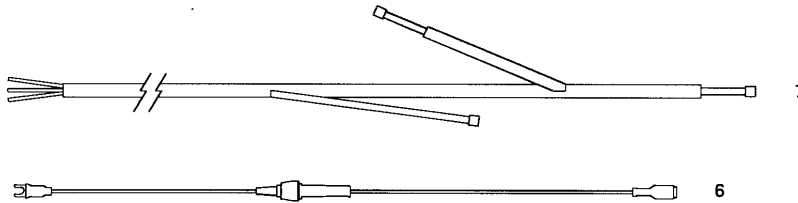

HOUSING ASSEMBLY

ATTACHING PARTS GROUP

CONTROL GROUP
Part No. TB940013

REF.	PART NO.	DESCRIPTION	QTY./ENG.
1	TJ012261	SWITCH ASSEMBLY, CLUTCH	1
	TB901216	SWITCH (BARE FOR TJ012261)	1
2	TJ001304	SWITCH, TOGGLE, DASH	2
3	TJ001305	PLATE, SWITCH (ON-OFF)	2
4	TJ003707	SHRINK TUBE	4
5	TJ003278	TERMINAL (FAST ON)	6
6	TJ015759	HARNESS, FUSE HOLDER	1
7	TB900007	HARNESS CAB/ENGINE	1
8	TJ005666	SWITCH ASSY. FUEL PUMP	1
	TJ018188	SWITCH (BARE FOR TJ005666)	1
	TJ001534	DIODE	1
NI	TJ006833	TIE, CABLE	8
*	TB900001	HARNESS, GROUND	1

PEEC CONTROL GROUPS

PART NO.	DESCRIPTION	QTY./ENG.
TB940050	CTRL. GROUP PEEC	1
TB940051	CTRL. GROUP PEEC, NON ABS	1
TB940052	CTRL. GROUP PEEC, ABS	1

MAJOR TUNE UP KIT
Part No. TJ014087

PART NO.	DESCRIPTION	QTY./KIT
TJ011930	CONTROL, VALVE	6
TJ011435	SPRING, CTRL. VALVE, INNER	6
TJ011434	SPRING, CTRL. VALVE, OUTER	6
TJ001081	SEAL RING, UPPER	2
TJ001082	SEAL RING, MIDDLE	2
TJ001083	SEAL RING, LOWER	2
TJ013158	SPRING, FLAT	6
TJ002411	O-RING	2
TJ017657	TERMINAL ASSY. W/O-RING	2
TJ015843	HARNESS, SOLENOID (FAST-ON)	2
TJ003790	SCREW, BUTTON HEAD	6
TJ001030	WASHER	6
TJ017259	CLAMP, CABLE C346A,B,C&D	2
TJ001722	SCREW, BUTTON HEAD	2
TJ004490	TERMINAL	2
TJ006837	SHIM	8
TJ013695	WASHER, STUD "A"	4
TJ017303	SCREW, DRIVE	2
TJ017366	TERMINAL ASSY.	2
TJ018458	HARNESS, SOLENOID (BULLET)	2