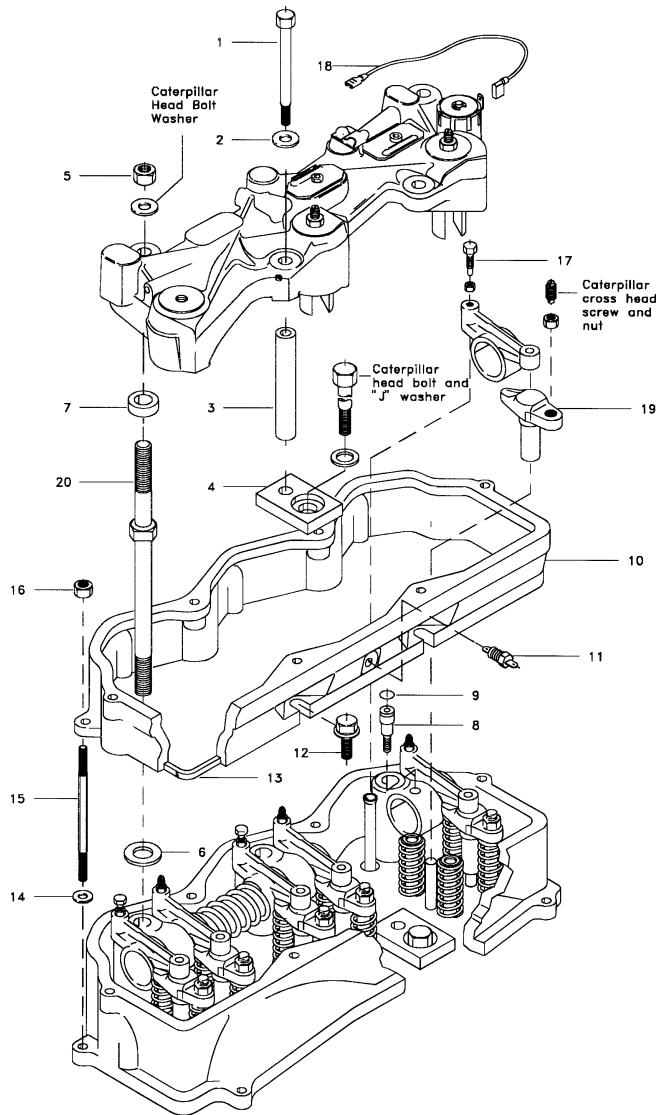

ATTACHING PARTS GROUP