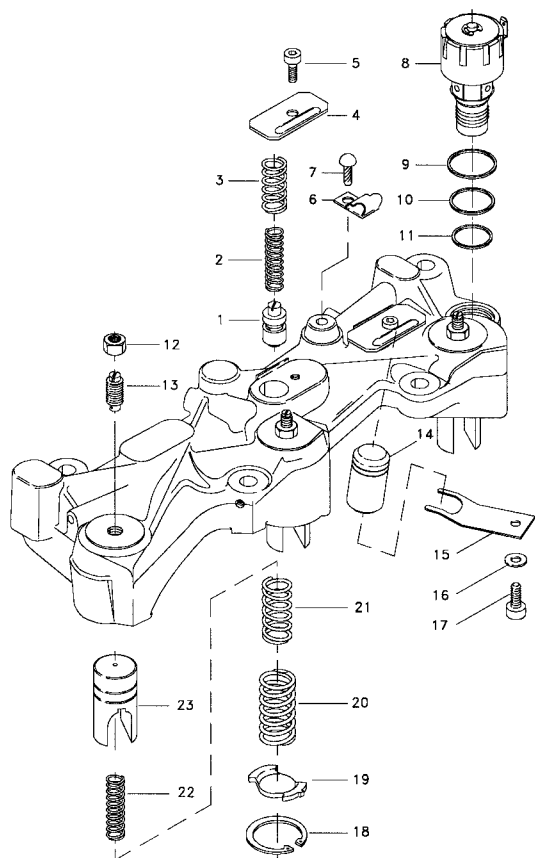

Indented part numbers are included in parts under which they are indented.

MODEL T346A HOUSING ASSEMBLY

Part No. TB940010 - Front

Part No. TB940011 - Rear

REF.	PART NO.	DESCRIPTION	QTY./HSG.
1	TJ011930	CONTROL VALVE	3
2	TJ011435	SPRING, CTRL VALVE, INNER	3
3	TJ011434	SPRING, CTRL VALVE OUTER	3
4	TJ017925	COVER, CONTROL VALVE	2
5	TJ001722	SCREW, BUTTON HEAD	2
6	TJ017259	CLIP, WIRING HARNESS	1
7	TJ017303	DRIVE SCREW	1
8	TJ016440	SOLENOID VALVE (12 VOLT)	1
9	TJ001081	SEAL RING, UPPER	1
10	TJ001082	SEAL RING, MIDDLE	1
11	TJ001083	SEAL RING, LOWER	1
12	TB909354	NUT, JAM	3
13	TJ013177	SCREW ASSEMBLY, PLUNGER	3
14	TJ005612	MASTER PISTON (3/4")	3
15	TJ013158	SPRING, FLAT	3
16	TJ001030	WASHER, PLAIN	3
17	TJ003790	SCREW, BUTTON HEAD	3
18	TJ005611	RING, RETAINER	3
19	TJ005610	RETAINER, SPRING	3
20	TJ007833	SPRING, SLAVE PISTON, OUTER	3
21	TJ007832	SPRING, SLAVE PISTON, CENTER	3
22	TJ011433	SPRING, SLAVE PISTON, INNER	3
23	TJ010830	SLAVE PISTON	3

ATTACHING PARTS GROUP

Part No. TB940012

REF.	PART NO.	DESCRIPTION	QTY./ENG.
1	TJ016642	BOLT, 6"	4
2	TJ016742	WASHER, FLAT	4
3	TJ016625	SPACER, SUPPORT	4
4	TJ016939	BASE, SUPPORT	4
5	TJ013094	NUT, HOLD DOWN	4
6	TJ013695	WASHER "A" (0.090")	4
7	TJ013696	SPACER "B" (0.180")	4
8	TJ005647	ADAPTER, OIL SUPPLY	2
9	TJ002411	O-RING	2
10	TJ017767	SPACER	2
11	TJ002299	TERMINAL ASSEMBLY	2
12	TJ005653	SCREW, SERRATED	4
13	TJ005639	SEAL	2
14	TJ005656	WASHER, PLAIN	8
15	TJ011470	STUD, SPACER MOUNT	8
16	TJ005654	NUT, SERRATED	8
17	TJ012810	SCREW, ADJ., EXHAUST	6
18	TJ015843	HARNES, SOLENOID	2
19	TJ013469	CROSSHEAD, EXHAUST	6
20	TJ016681	STUD, MOUNTING	4
NI	TJ011722	HOSE, OIL BREATHER	1