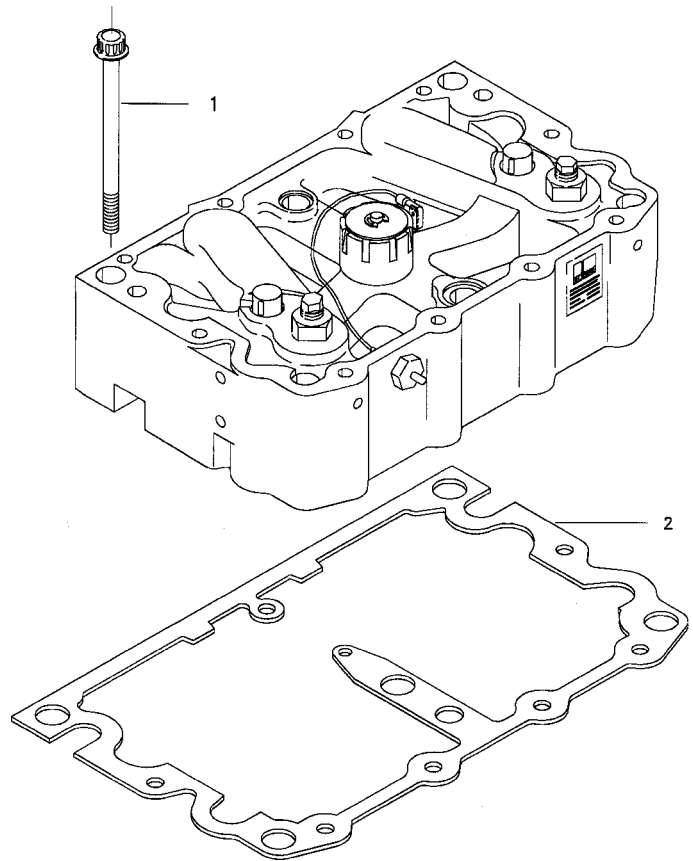

ENGINE BRAKE KIT CONTENTS AND OPTIONAL PARTS

PART NO.	DESCRIPTION	QTY./ENG.
TB960017	BRAKE KIT, W/OUT CTRL. GRP.	
TB940058	KIT,LITERATURE	1
TB940057	HOUSING ASSEMBLY	3
TB940006	ATTACHING PARTS GROUP	1
TB900003	FEELER GAUGE (0.023")	

Indented part numbers are included in parts under which they are indented.

ADJUSTING SCREW

SCREW QTY/ PART NO.	HSG.	COLOR CODE	LASH SETTING
TB900022	2	Green	0.023"
TB900023	2	Brown	0.023"

MODEL T450A/B HOUSING ASSEMBLY Part No. TB940057

REF.	PART NO.	DESCRIPTION	QTY/HSG.
1	TJ011284	RING, RETAINER	2
2	TJ011252	COVER, CONTROL VALVE	2
3	TJ011253	SPRING, CTRL. VALVE, OUTER	2
4	TJ007500	SPRING, CTRL. VALVE, INNER	2
5	TJ011251	COLLAR, CONTROL VALVE	2
6	TJ011930	CONTROL VALVE	2
7	TB900022	ADJUSTING SCREW (GREEN)	2
7	TB900023	ADJUSTING SCREW (BROWN)	2
8	TB909354	NUT, JAM	2
9	TJ016440	SOLENOID VALVE (12 VOLT)	1
10	TJ014619	HARNES, SOLENOID	1
11	TJ001081	SEAL RING, UPPER	1
12	TJ001082	SEAL RING, MIDDLE	1
13	TJ001083	SEAL RING, LOWER	1
14	TB917366	TERMINAL ASSEMBLY	1
15	TB900025	MASTER PISTON (3/4")	2
16	TJ018792	SPRING, FLAT	2
17	TJ001030	WASHER, PLAIN	2
18	TJ001492	CAPSCREW	2
19	TB900024	SLAVE PISTON ASSEMBLY	2
20	TB900026	SPRING, SLAVE PISTON, OUTER	2
21	TB900027	SPRING, SLAVE PISTON, INNER	2
22	TB924849	RETAINER, SPRING	2
23	TB902023	RING, RETAINER	2

ATTACHING PARTS GROUP

Part No. TB940006

REF.	PARTNO.	DESCRIPTION	QTY./ENG.
1	TJ016828	SCREW (12 PT.)	18
2	TJ016846	GASKET, BRAKE	3

ATTACHING PARTS

HOUSING ASSEMBLY

CONTROL GROUP- CELECT ENGINES
Part No. TB940008