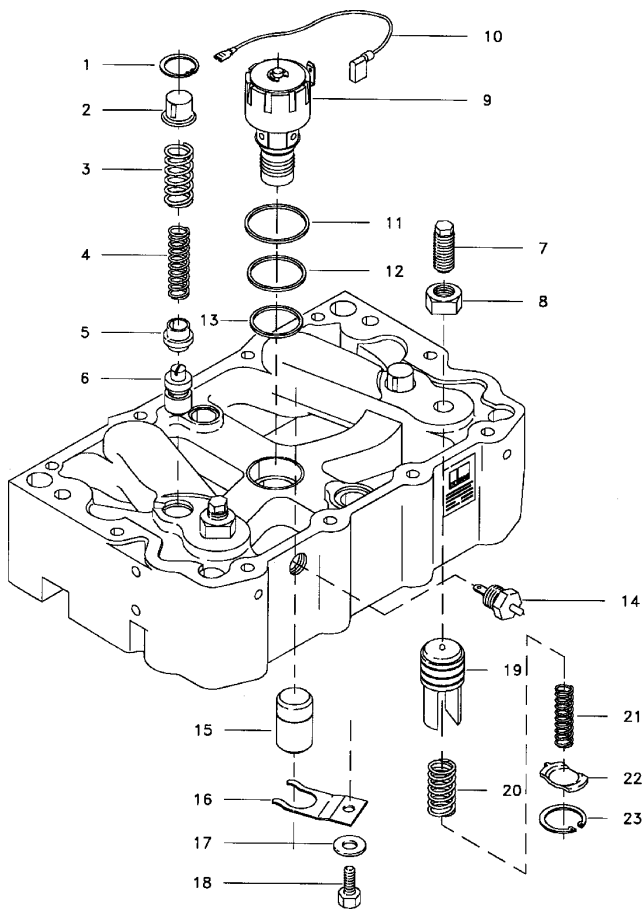

Indented part numbers are included in parts under which they are indented.

ADJUSTING SCREW

SCREW QTY/ PART NO.	HSG.	COLOR CODE	LASH SETTING
TB900022	2	Green	0.023"
TB900023	2	Brown	0.023"

MODEL T450A/B HOUSING ASSEMBLY Part No. TB940057

REF.	PART NO.	DESCRIPTION	QTY/HSG.
1	TJ011284	RING, RETAINER	2
2	TJ011252	COVER, CONTROL VALVE	2
3	TJ011253	SPRING, CTRL. VALVE, OUTER	2
4	TJ007500	SPRING, CTRL. VALVE, INNER	2
5	TJ011251	COLLAR, CONTROL VALVE	2
6	TJ011930	CONTROL VALVE	2
7	TB900022	ADJUSTING SCREW (GREEN)	2
7	TB900023	ADJUSTING SCREW (BROWN)	2
8	TB909354	NUT, JAM	2
9	TJ016440	SOLENOID VALVE (12 VOLT)	1
10	TJ014619	HARNES, SOLENOID	1
11	TJ001081	SEAL RING, UPPER	1
12	TJ001082	SEAL RING, MIDDLE	1
13	TJ001083	SEAL RING, LOWER	1
14	TB917366	TERMINAL ASSEMBLY	1
15	TB900025	MASTER PISTON (3/4")	2
16	TJ018792	SPRING, FLAT	2
17	TJ001030	WASHER, PLAIN	2
18	TJ001492	CAPSCREW	2
19	TB900024	SLAVE PISTON ASSEMBLY	2
20	TB900026	SPRING, SLAVE PISTON, OUTER	2
21	TB900027	SPRING, SLAVE PISTON, INNER	2
22	TB924849	RETAINER, SPRING	2
23	TB902023	RING, RETAINER	2

ATTACHING PARTS GROUP

Part No. TB940006

REF.	PARTNO.	DESCRIPTION	QTY./ENG.
1	TJ016828	SCREW (12 PT.)	18
2	TJ016846	GASKET, BRAKE	3

ATTACHING PARTS

HOUSING ASSEMBLY

CONTROL GROUP- CELECT ENGINES
Part No. TB940008

REF.	PART NO.	DESCRIPTION	QTY./ENG.
1	TJ016264	SWITCH,DASH (W/GOLD)	1
2	TJ001305	PLATE, SWITCH, ON-OFF	1
3	TJ003278	TERMINAL (FAST ON)	5
4	TJ002957	SWITCH, TOGGLE, 3 POSITION	1
5	TJ002959	PLATE, SWITCH (3-1-2)	1
6	TJ016933	RELAY	1
7	TJ017593	BASE, RELAY, W/HARNESS	1
8	TJ017416	HARNESS, ENGINE	1
NI	TJ018187	HARNESS, SELECTOR SW.	1
NI	TJ006833	TIE, CABLE	8
NI	TJ003707	SHRINK TUBE	5
NI	TJ001534	DIODE	1